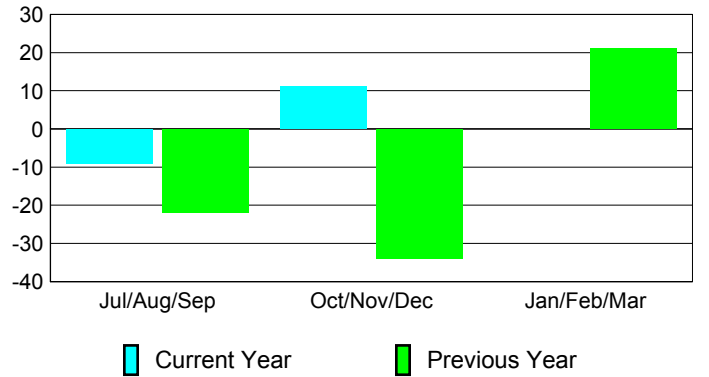

### YTD Status Quo Clubs 2012-2013

Status Quo Clubs Compared to Status Quo Members

## MEMBERSHIP

<b>Membership Results</b>
<b>2012-2013</b>

<b>Membership</b>
<b>2011-2012</b>

Month	Net Memb Goal	Actual New Memb	Actual Dropped Memb	Gain/Loss of Memb	Gain/Loss of Memb
Jul/Aug/Sep		25	-34	-9	-22
Oct/Nov/Dec		42	-31	11	-34
Jan/Feb/Mar					21
<b>Totals</b>		<b>67</b>	<b>-65</b>	<b>2</b>	<b>-35</b>

### Membership Results 2012-2013

Goal, New, Dropped, Gain/Loss

### Comparison of Membership Gain/Loss

Current Year Compared to the Previous Year