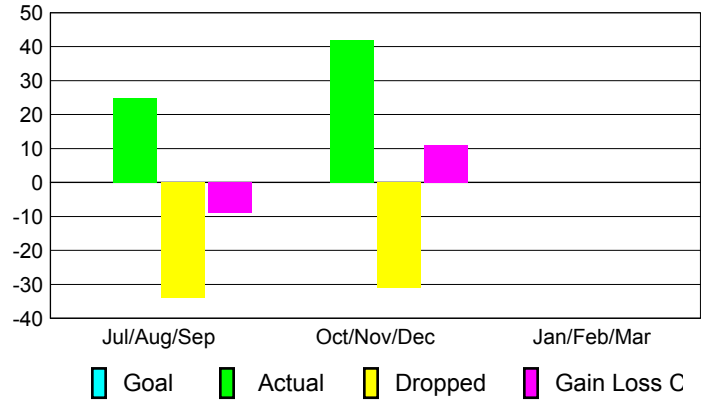

### YTD Status Quo Clubs 2012-2013

Status Quo Clubs Compared to Status Quo Members

## MEMBERSHIP

<b>Membership Results</b>
<b>2012-2013</b>

<b>Membership</b>
<b>2011-2012</b>

Month	Net Memb Goal	Actual New Memb	Actual Dropped Memb	Gain/Loss of Memb	Gain/Loss of Memb
Jul/Aug/Sep		25	-34	-9	-22
Oct/Nov/Dec		42	-31	11	-34
Jan/Feb/Mar					21
<b>Totals</b>		<b>67</b>	<b>-65</b>	<b>2</b>	<b>-35</b>

### Membership Results 2012-2013

Goal, New, Dropped, Gain/Loss

### Comparison of Membership Gain/Loss

Current Year Compared to the Previous Year